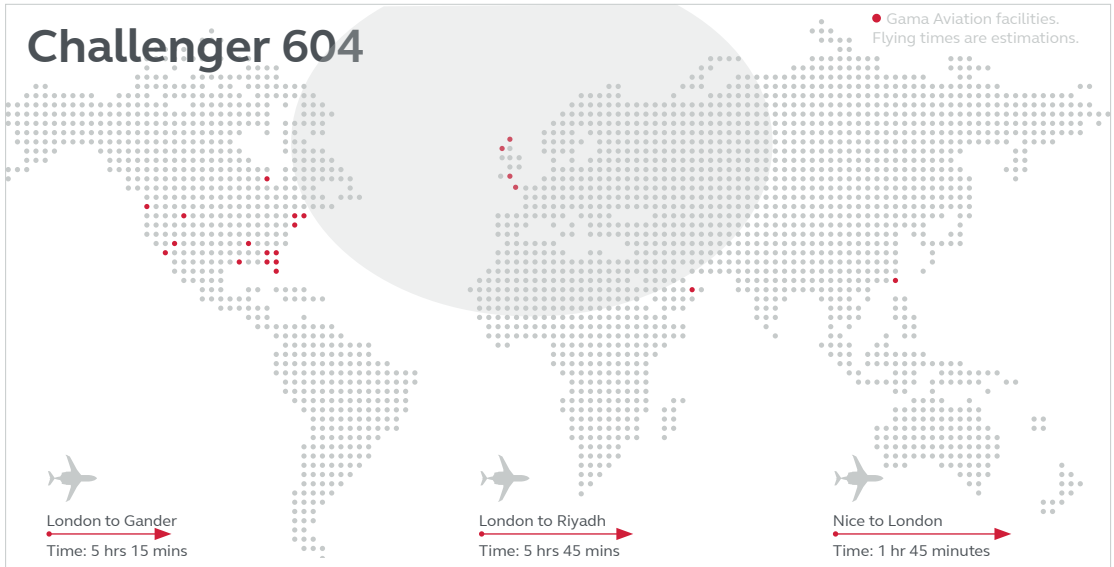

Gama Aviation Charter
T:+44 (0) 1252 553020

25 Templer Avenue, Farnborough, UK
E: charter@gamaaviation.com

Your mission, our passion.
gamaaviation.com

Challenger 604

● Gama Aviation facilities.
Flying times are estimations.